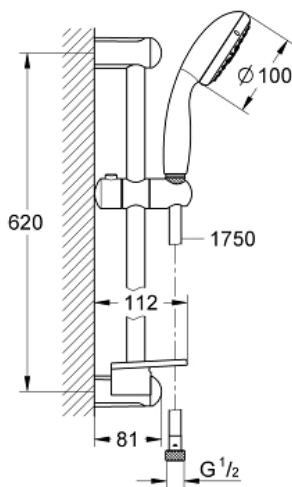

NEW TEMPESTA 100
Shower Rail Set 4 Sprays

MODEL # 28436002

Pure Freude
an Wasser

GROHE

Product Description:
NEW TEMPESTA 100
Shower Rail Set 4 Sprays

Standard Specification:

- Consisting of:
- Tempesta Trio handshower (28 421)
- 24" shower bar (27 523)
- RelaxaFlex 69" plastic shower hose (28 154)
- **GROHE EasyReach** tray (27 596)
- 2.5 gpm (9.5 l/min) flow limiter
- **GROHE DreamSpray** perfect spray pattern
- **GROHE StarLight** chrome finish
- **SpeedClean** anti-lime system
- Inner WaterGuide for a longer life
- Max Flow Rate 2.5 gpm (9.5 L/min)
- Min. recommended pressure: 15 psi (1.0 bar)

Applicable Codes & Standards:

- Energy Policy Act of 1992
- ASME A112.18.1/CSA B125.1

Color:

- 28436002 StarLight Chrome