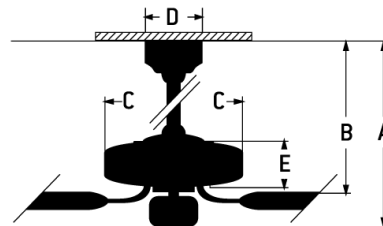

Piccolo Indoor | Outdoor Fan - PI30FB5

30" Ceiling Fan with Blades Included (Optional Light Kit Sold Separately)

Color Flat Black

The Craftmade 30" Piccolo damp rated ceiling fan with custom reversible blades included delivers outstanding performance in small spaces. Ideal for use indoors or out.

- Ideal for Small Spaces
- Light Kit Optional (Sold Separately)
- Custom 30" Piccolo reversible flat black/greywood blades included
- Standard 3 Speed Reversible Motor
- Universal Remote Control Compatible (Sold Separately)
- Dual Mount (Flat or Angled Ceiling)
- 6" Downrod included
- Damp-rated for indoor / outdoor covered use
- Limited Lifetime Warranty

Specs

Blade Sweep Opt (in.)	30
Blades	5
Blade Pitch (deg)	25
Motor Size (MM)	153x10
Amps at High Speed	0.36
Watts (Hi Speed)	43.49
Energy Guide Watts	27
Energy Guide CFM	1593
Energy Guide CFM_Watts	59
Energy Guide Est. Yearly	8
Energy Cost	
High Speed (CFM)	2226.68
Low Speed (CFM)	875.73
Carton Size (CU FT)	1.07
Compatible Control Types	CM-4SDC;CM-4SDC-L;CM-4SDH;CM-4SDH-5;CM-601F;CM-6AL;CM-6W;CM-7AL;CM-7AL-LED;CM-7W;CM-7W-LED;CM-8AL;CM-8W;CM-DSF01-10Z;CM-DSF021-10Z;CM-RTF-W;ICS-Wall;IDC-2000;IDC2-Wall;IDC-Wall;RCI-103;RCI-103, WCI-100;RCI-103-A;RCI-103-A, WCI-100;RCI-104;UCI-2000;UCI-200
Light Kit Options	Optional Light Kit Sold Separately

Dimensions

A:	14.96
B:	14.96
C:	10.12
D:	5.17
E:	3.44
G:	9
F: w/o Light Kit -	3.44
A:	14.96
Downrod Length (in.)	6

Mounting Location	Damp
Shipping Weight (lbs.)	13.45
Warranty	Limited Lifetime Warranty

Craftmade • PO Box 191063 • Dallas, TX • 75219 • • • © 2023 All Rights Reserved