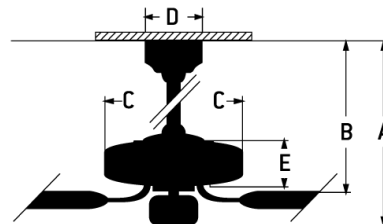

NEW

Pro Plus - P101WPLN5-52WWOK

52" Pro Plus Fan with Clear Bowl Light Kit and Blades in White/Polished Nickel

Color White-Polished Nickel

The ideal combination of excellent performance, exceptional value and timeless style, the Craftmade Pro Plus 52" ceiling fan with clear glass bowl light with dimmable LED bulbs included featuring a clean motor, updated straight blade arms and canopy is built for performance. The dual mount, 3-speed, reversible fan includes custom 52" reversible blades.

- Standard, 3-Speed Reversible Motor
- Integrated Clear Glass Bowl Light Kit with 3 x 7W Non-Dimmable LED Bulbs Included
- Custom Reversible White/Washed Oak Blades Included
- Universal Remote Control Optional - Sold Separately
- Dual Mount (Flat or Angled Ceiling)
- 4" Downrod Included
- Limited Lifetime Warranty

Specs

Blade Sweep Opt (in.)	52
Blades	5
Blade Pitch (deg)	11.50
Motor Size (MM)	153x13
Amps at High Speed	0.56
Watts (Hi Speed)	67.36
Energy Guide Watts	42
Energy Guide CFM	3343
Energy Guide CFM_Watts	79
Energy Guide Est. Yearly	12
Energy Cost	
High Speed (CFM)	4598
Low Speed (CFM)	1924.77
Carton Size (CU FT)	2
Bulb CCT	3000
Bulb Wattage	7

Dimensions

A:	17.69
B:	11.25
C:	11.56
D:	5.51
E:	4.54
F: w/o Light Kit -	4.54
Downrod Length (in.)	4

Compatible Control Types	CM-4SDH;CM-4SDH-5;CM-601F;CM-6AL;CM-6W;CM-7AL;CM-7AL-LED;CM-7W;CM-7W-LED;CM-8AL;CM-8W;CM-DSF01-10Z;CM-DSF021-10Z;CM-RTF-W;RCI-103;RCI-103-A;RCI-104;UCI-2000;UCI-2000-2;UCI-Remote;UCI-Wall;WUCI-1000;WUCI-Wall
CRI	80
Light Kit Options	Included (Optional)
Lumens	1600
Mounting Location	Indoor
Shipping Weight (lbs.)	22.11
Warranty	Limited Lifetime Warranty