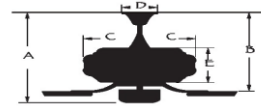

ABS Blade Finish: Walnut

Control: Remote Control Included

Blade Pitch: 48 degree

Down Rod: 3/4" threaded, 1 x 4.5" extension rod included.

Light Kit Specifications:

LIGHT SOURCE: 17 WATT LED 3000K INTEGRATED ARRAY

FROSTED OPAL LENS

Electrical and Performance Data:

Electrical rating: 120V, 60Hz

CEILING DROP DIMENSIONS

A:12.8" B:11.0" C:8.0" D:5.9" E:3.7"

Airflow and Energy Consumption Data:

Fan Speed	Max RPM	CFM	CFM / Watts	Amps	Watts
Low	43	2264	169	0.18	13.37
Medium	108	3889	123	0.41	31.59
High	170	5982	84	0.61	71.57