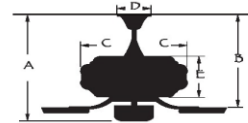

### Specifications:

Motor Size : 153\*12

Blade Sweep: 52"

Number of Blades: 5

Blade Finish: Black

Control: 3 speed pull chain control.

Blade Pitch: 12 degree

Down Rod: 3/4" threaded, 1 x 4.5" extension rod included.

### Electrical and Performance Data:

Electrical rating: 120V, 60Hz

CEILING DROP DIMENSIONS

A:17.8" B:10.4" C:11.1" D:5.1" E:3.5"