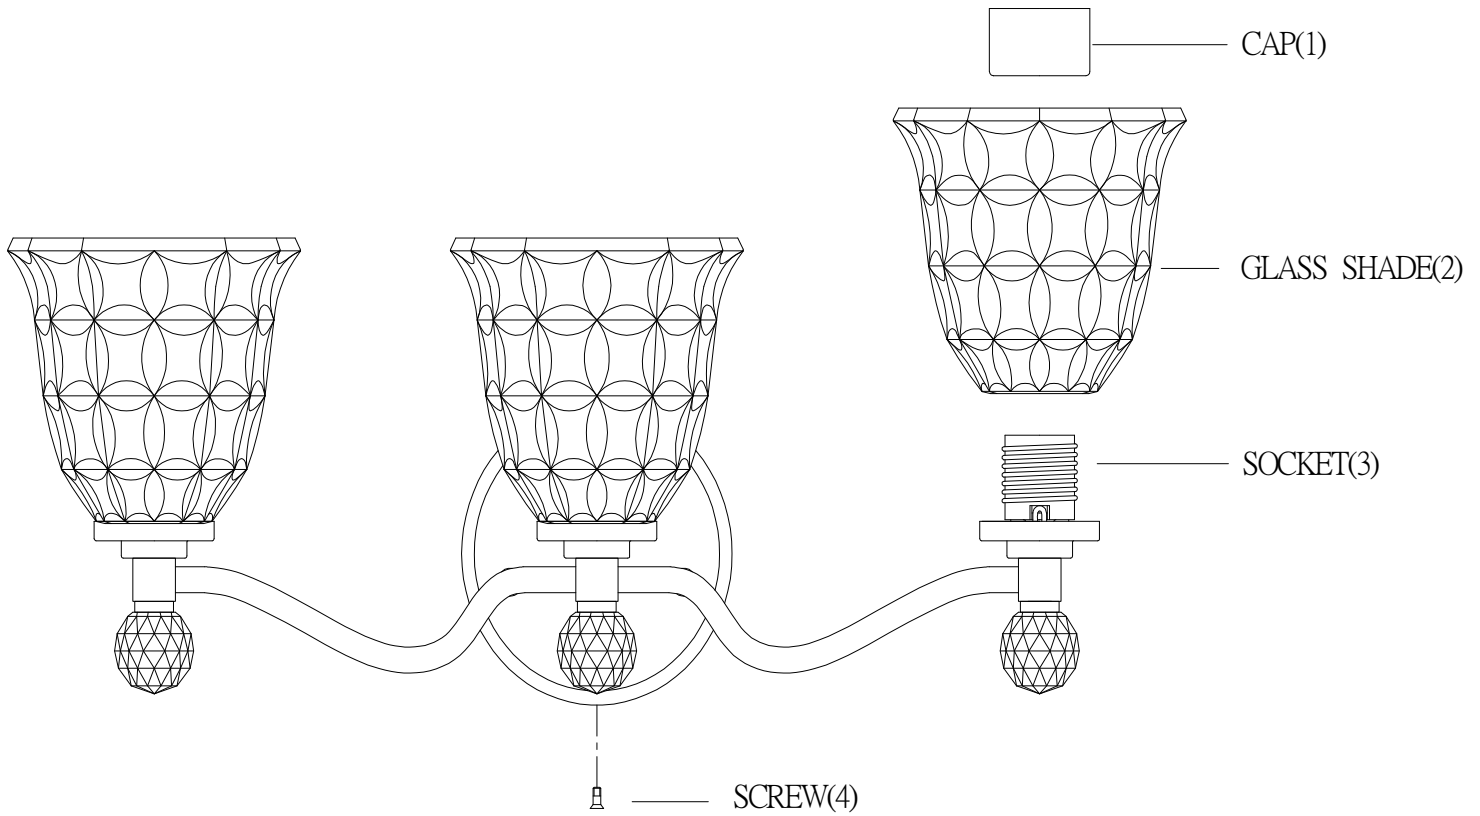

LIGHTING

ITEM NO: 8-880-2-109

8-880-3-109

8-880-4-109

INSTALLATION INSTRUCTIONS

1. Carefully remove the fixture out of the carton, and check that all parts are included referring to the above illustration. Make sure not to misplace any parts that are needed for the installation;
2. Install the glass shade(2) onto socket(3), and secure them with cap(1);
3. The fixture is assembled!