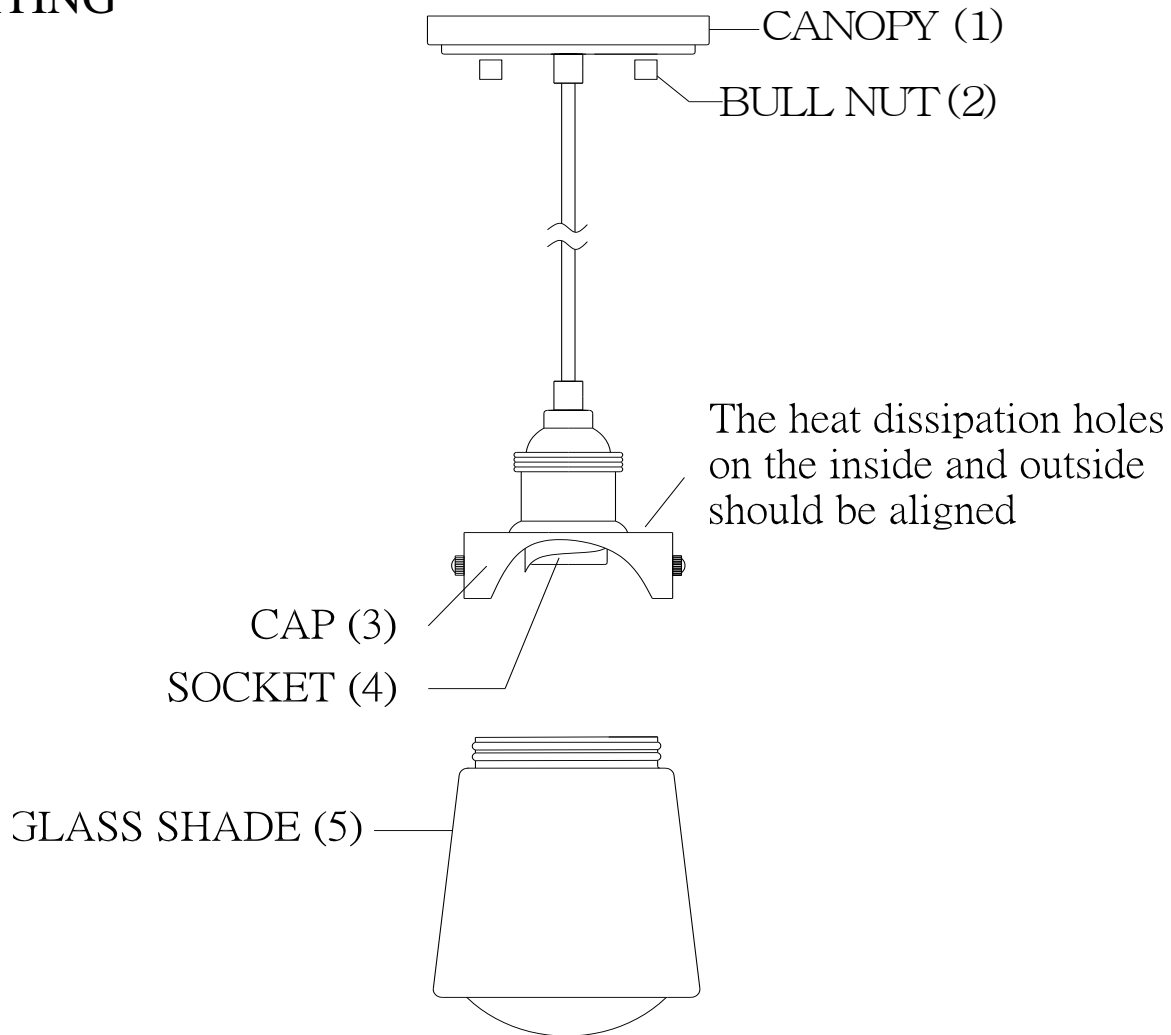

ITEM NO: 7-2064-1-51

## LIGHTING

### INSTALLATION INSTRUCTIONS

1. Carefully remove the fixture out of the carton, and check that all parts are included referring to the above illustration. Make sure not to misplace any parts that are needed for the installation;
2. Install the bulb into socket (4), and the glass shade (5) onto cap (3).
3. The fixture is assembled!