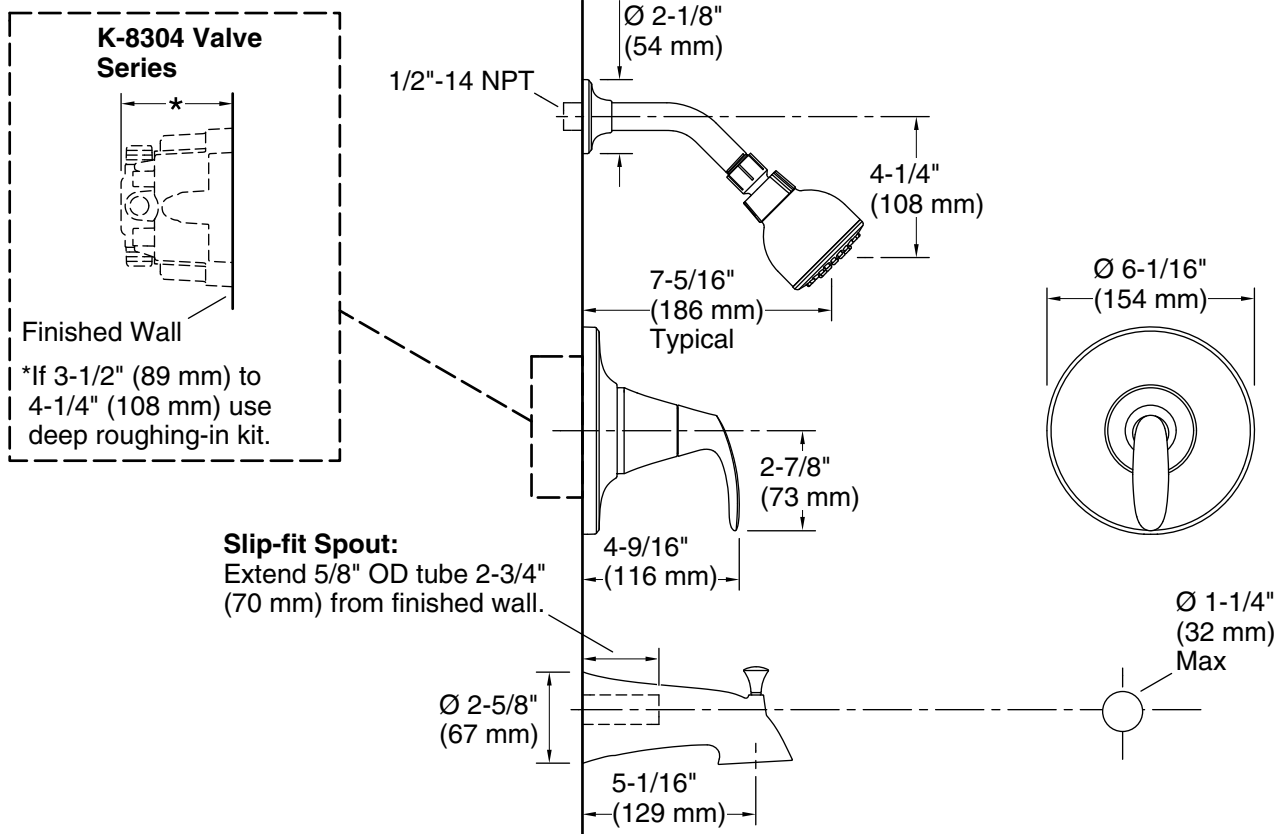

Valton™

Bath and shower faucet trim set
TS24820-4G

Features

- Single handle controls both on/off activation and temperature settings.
- Antiscald protection.
- Single-function 1.75 gpm (6.6 lpm) showerhead with Katalyst® air-induction technology.
- MasterClean™ sprayface features an easy-to-clean surface that withstands mineral buildup.
- 5-1/16" (129 mm) diverter bath spout with slip-fit connection.
- Includes faceplate with ADA-compliant metal level handle.
- Coordinates with other products in the Valton collection.
- Pressure-balancing diaphragm technology maintains outlet temperature within +/-3°F during water pressure fluctuations.

Recommended Products/Accessories

K-23723 Faucet cleaner

Optional Products/Accessories

K-10350 Deep Rough-In Kit For K-8305 Cartridges
K-10351 Test cap for K-8300 Series valve bodies

Codes/Standards

ASME A112.18.1/CSA B125.1
DOE - Energy Policy Act 1992
EPA WaterSense®
California Energy Commission (CEC)

For the most current Specification Sheet, go to www.sterlingplumbing.com.

6-18-2021 05:20 - US/CA

Technical Information

All product dimensions are nominal.

Drain included: No

Spout:

Spout reach: 5-1/16" (128 mm)

Showerhead/Body Spray:

Rated maximum flow: 1.75 gal/min (6.6 l/min)

Pressure: 45 psi (3.1 bar)

Notes

Install this product according to the installation instructions.