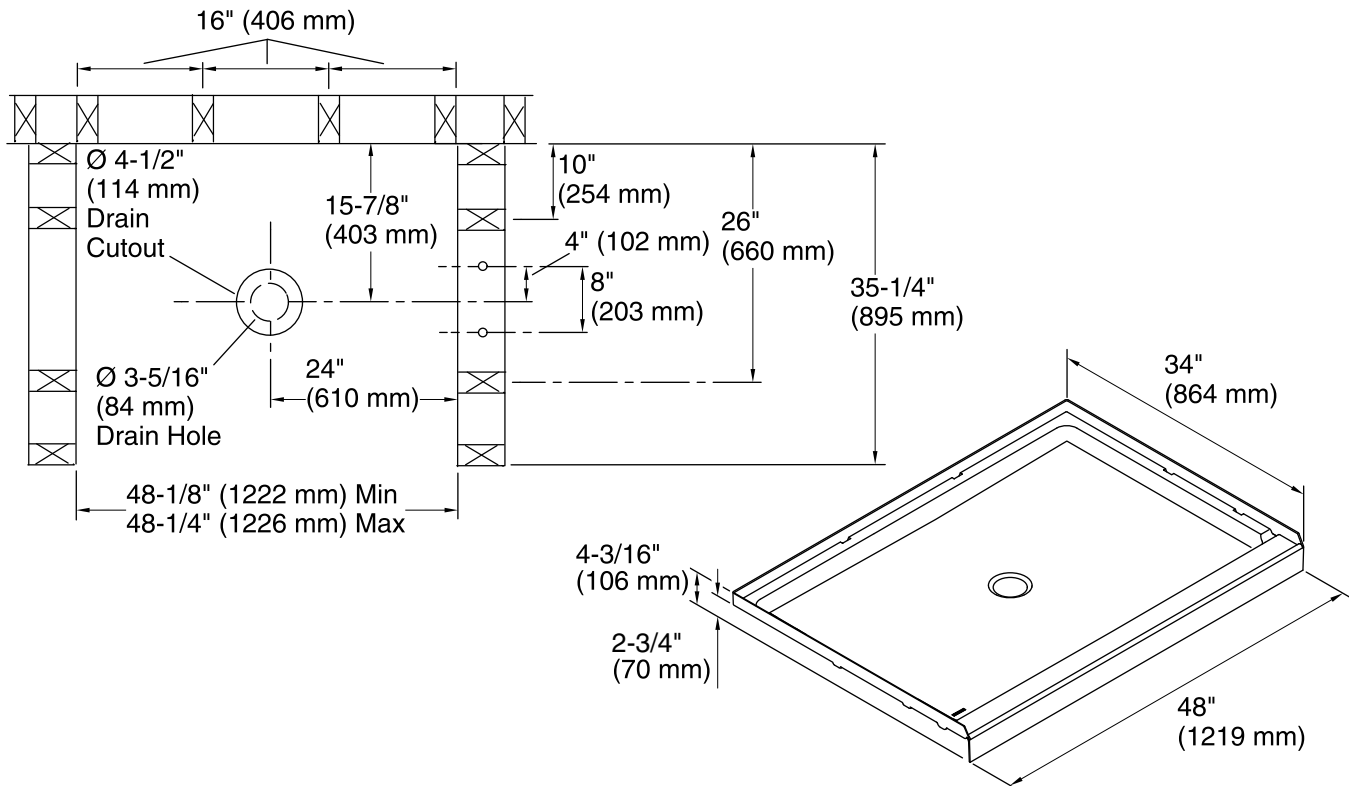

**Features**

- 3-1/8" threshold
- Solid Vikrell material
- Durable high-gloss finish with molded-in textured floor
- Center drain
- Suitable for tile-down application
- Compatible with STORE+ shower walls (series 7232)

**Available Colors/Finishes**

*Color tiles intended for reference only.*

Color	Code	Description
	0	White
	96	KOHLER Biscuit

**Technical Information**

All product dimensions are nominal.

Installation: Three-wall alcove

Drain location: Center

Weight: 30 lbs (13.6 kg)

Maximum door width: 47" (1194 mm)

**Notes**

Install this product according to the installation instructions.

Studs should be positioned roughly as shown.

Double studding is recommended for pivot shower door installations.