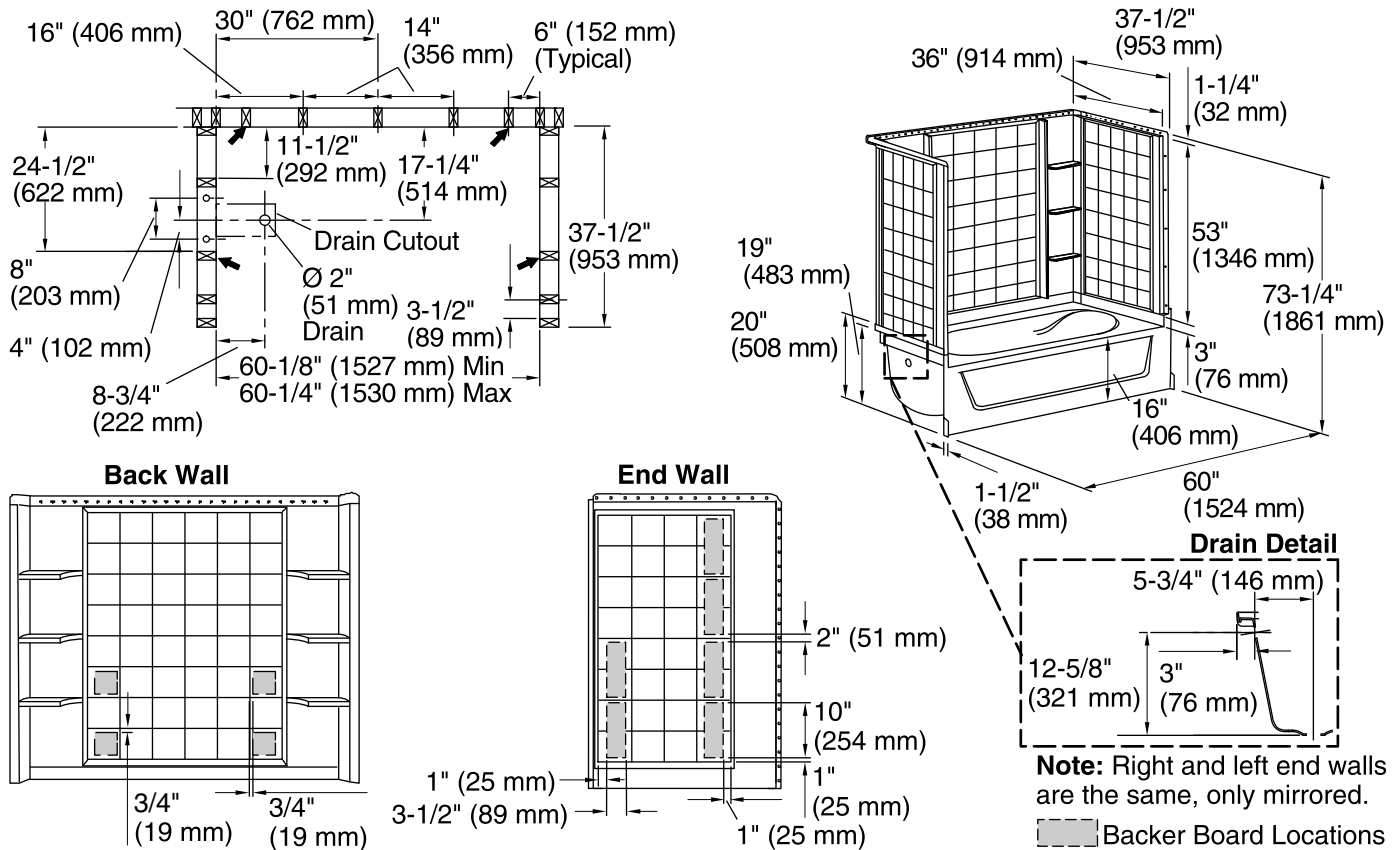

For the most current Specification Sheet, go to www.sterlingplumbing.com.

4-26-2019 00:13 - US

Technical Information

All product dimensions are nominal.

Installation:	Three-wall alcove
Drain location:	Left
Basin area, bottom:	40" x 21" (1016 mm x 533 mm)
Basin area, top:	52" x 29" (1321 mm x 737 mm)
Water depth:	11" (279 mm)
Water capacity:	40 gal (151.4 L)
Minimum flat for door:	3-1/4" (83 mm)
Maximum door height:	55-3/4" (1416 mm)
Maximum door width:	58-1/2" (1486 mm)