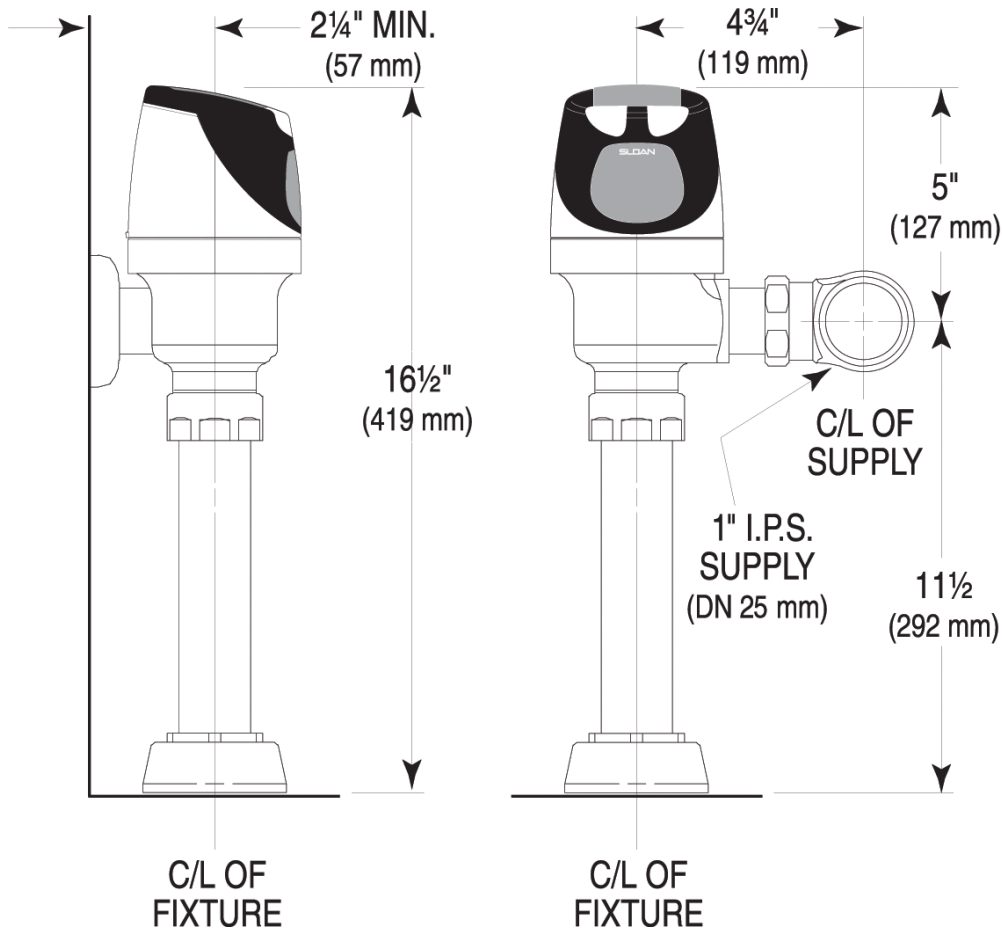

ROUGH-IN

Sloan 10500 Seymour Ave, Franklin Park, IL 60131
Phone: 800.982.5839 • Fax: 800.447.8329 • sloan.com