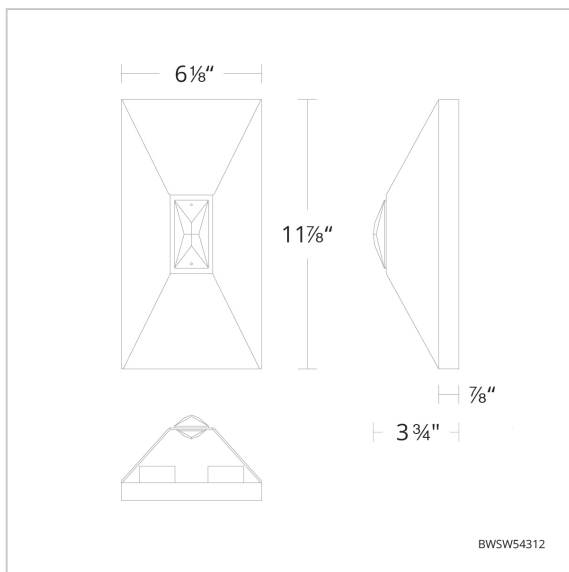

Vida

BWSW54312

LINE DRAWING

Project:

Location:

Fixture Type:

Catalog Number:

DESCRIPTION

An angular form accented by a trio of faceted Optic Crystal presents a multi-dimensional design. Lose yourself in the depths of reflection from its up and down illumination.

FEATURES

- Specifically formulated using powder coat to resist UV and coastal environmental conditions, providing a long-lasting finish with premium 316 Marine mirror grade stainless steel plate and hardware
- Built in color temperature adjustability. Switch from 3000K/3500K/4000K. Switch may be installed in junction box.
- Can be mounted on wall vertically or upside down

Model	Crystal	Finish	Size	CCT	Voltage	Wattage	Weight	LED Lumens	Delivered Lumens
BWSW54312	O	- BK	12"	3000K/3500K/ 4000K	120V	12W	7.6lbs	1078	Up To 176

Example: BWSW54312-BK

Vida