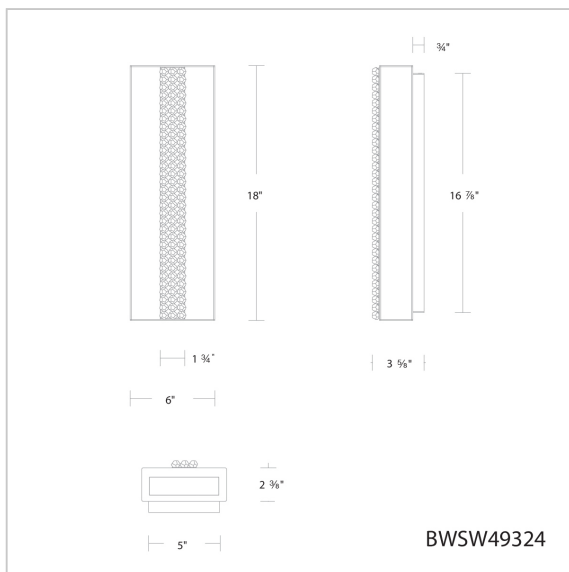

Cascade

BWSW49318

LINE DRAWING

Project: _____

Location: _____

Fixture Type: _____

Catalog Number: _____

DESCRIPTION

A cascade of infinite, unfolding facets create a multi-layered depth that draws the eye and imagination inward. Sleek metal bars frame chunks of crystal, delivering sparkling LED illumination that lights facades in splendor.

FEATURES

- Specifically formulated using powder coat to resist UV and coastal environmental conditions, providing a long-lasting finish with Premium 316 Marine Grade stainless steel hardware
- Built in color temperature adjustability. Switch from 3000K/3500K/4000K. Switch may be installed in junction box.
- Ambient and down illumination
- Can be mounted on wall vertically or upside down
- Driver concealed within the canopy

CRYSTAL OPTIONS

Optic Crystal
(O)

FINISH OPTIONS

Black
(-BK)

SPECIFICATIONS!

Light Source	LED
CRI	90
Dimming	ELV, Triac
Standards	ETL/cETL, IP65

Model	Crystal	Finish	Size	CCT	Voltage	Wattage	Weight	LED Lumens	Delivered Lumens
BWSW49318	O	- BK	18"	3000K/3500K/ 4000K	120V	15W	8.5lbs	956	Up To 673