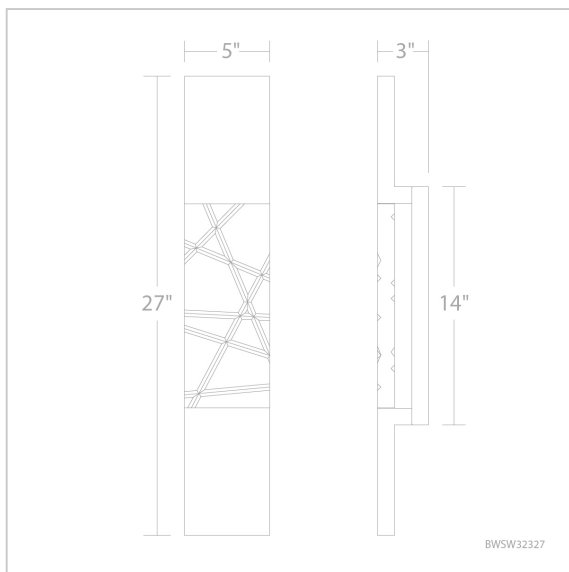

# Glacier

BWSW32327

## LINE DRAWING

Project:

Location:

Fixture Type:

Catalog Number:

## DESCRIPTION

Uniting bold geometric angles, clear crystal in an interlocking pattern delivers textured backlit illumination. Its sleek black base casts downlight for wayfinding at night.

## SPECIFICATIONS!

Light Source	LED
CRI	90
Dimming	ELV, Triac
Standards	ETL/cETL, Title 24

Model	Crystal	Finish	Size	CCT	Voltage	Wattage	Weight	LED Lumens	Delivered Lumens
BWSW32327	O	- BK	27"	3000K/3500K/ 4000K	120V	14W	10.4lbs	947	Up To 815