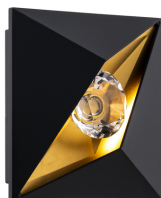

Mythical

BWSW11307

LINE DRAWING

Project:

Location:

Fixture Type:

Catalog Number:

DESCRIPTION

Like an all-seeing eye, a faceted crystal gem clasped within a sleek triangle emanates divine rays of sparkling illumination. A symbol for the ages.

FEATURES

- Specifically formulated using powder coat to resist UV and coastal environmental conditions, providing a long-lasting finish with Premium 316 Marine Grade stainless steel hardware
- Built in color temperature adjustability. Switch from 3000K/3500K/4000K. Switch may be installed in junction box.
- Can be mounted on wall in all orientations
- Driver concealed within the canopy

CRYSTAL OPTIONS

Optic Crystal
(O)

FINISH OPTIONS

Black/Aged
Brass
(-BK/AB)

SPECIFICATIONS!

Light Source	LED
CRI	90
Dimming	ELV, Triac
Standards	ETL/cETL

Model	Crystal	Finish	Size	CCT	Voltage	Wattage	Weight	LED Lumens	Delivered Lumens
BWSW11307	O	- BK/AB	7"	3000K/3500K/ 4000K	120V/277V	16W	2.1lbs	1466	Up To 396