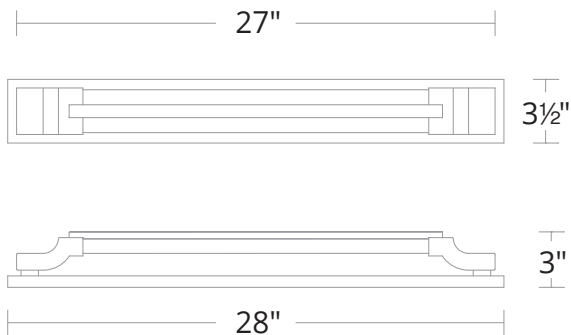

FEATURES

- Built-in color temperature adjustability switch from 3000K/3500K/4000K at time of installation
- No driver or transformer required
- Can be mounted on wall in all orientations

LINE DRAWING

SPECIFICATIONS