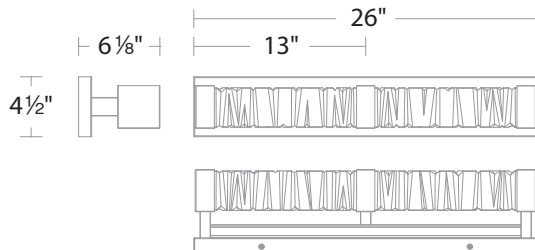

Project: _____
 Location: _____
 Fixture Type: _____
 Catalog Number: _____

AVAILABLE FINISHES

BK: Black

CH: Chrome

DESCRIPTION

A chiseled, look of refinement featuring fine Schonbek optic crystal in a luxurious bath luminaire showcasing remarkable details and craftsmanship. Offered in chrome and black.

FEATURES

- Built-in color temperature adjustability switch from 3000K/3500K/4000K at time of installation
- Can be mounted on wall in all orientations
- Proprietary universal 120V-220V-277V driver concealed within canopy

LINE DRAWING

SPECIFICATIONS

CRI	90
Dimming	ELV, 0-10V, TRIAC
Standards	ETL/cETL, Damp, Title 24

REPLACEMENT PARTS

- RPL-GLA-11226 - Crystal

Model	Size	LED Color Temp	Finish	Voltage	Wattage	Weight	LED Lumens	Delivered Lumens
BWS11226	26"	3000K/3500K/4000K	BK Black CH Chrome	120-277V	30W	26 lb	2207	1661