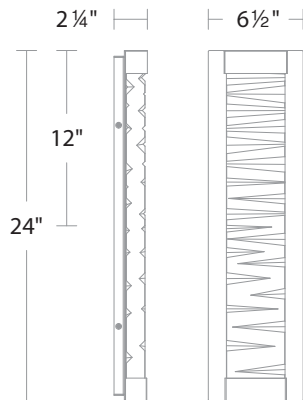

ECHELON

BWS10224

Project: _____
Location: _____
Fixture Type: _____
Catalog Number: _____

AVAILABLE FINISHES

BK: Black

PN: Polished Nickel

DESCRIPTION

A faceted abstract design of solid optic crystal. Hidden LEDs illuminate the crystal internally and also provide downlight for wayfinding on this interior wall sconce.

LINE DRAWING

SPECIFICATIONS

CRI	90
Dimming	ELV, TRIAC
Standards	ETL/cETL, Damp, Title 24, ADA

REPLACEMENT PARTS

- RPL-GLA-10224 - Crystal

Model	Size	LED Color Temp	Finish	Voltage	Wattage	Weight	LED Lumens	Delivered Lumens
BWS10224	24"	3000K/3500K/4000K	BK Black PN Polished Nickel	120V	17W	17 lb	593	513