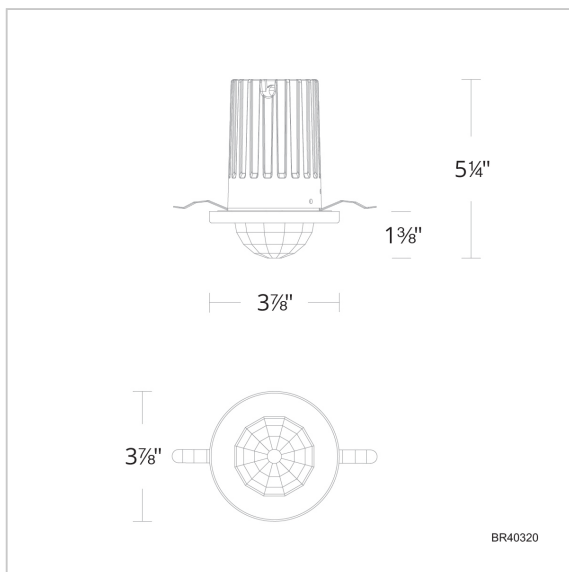

Vega

BR40320

LINE DRAWING

Project:

Location:

Fixture Type:

Catalog Number:

DESCRIPTION

CRYSTAL OPTIONS

Radiance
Crystal
(R)

FINISH OPTIONS

Polished
Chrome
(-CH)

SPECIFICATIONS!

Light Source	LED
CRI	90
Dimming	ELV, Triac
Standards	ETL/cETL, Title 24

Model	Crystal	Finish	Size	CCT	Voltage	Wattage	Weight	LED Lumens	Delivered Lumens
BR40320	R	- CH	4"	3000K/3500K/ 4000K	120V-240V	12W	2.9lbs	597	Up To 358