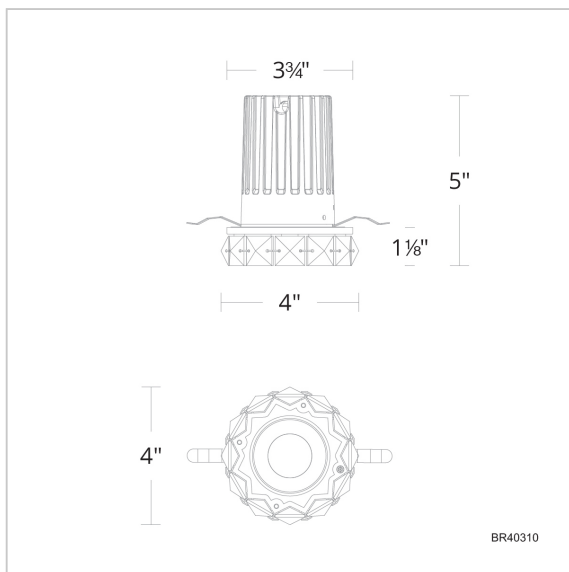

Xeo
BR40310

LINE DRAWING

Project:

Location:

Fixture Type:

Catalog Number:

DESCRIPTION

LED light plays with a circle of sparkling Schonbek Radiance Crystal squares, animating ceilings with multidimensional reflections while delivering even illumination.

FEATURES

- Sold as New Construction, may be reconfigured in the field for Remodel
- Driver included

CRYSTAL OPTIONS

Radiance
Crystal
(R)

FINISH OPTIONS

Polished
Chrome
(-CH)

SPECIFICATIONS!

Light Source	LED
CRI	90
Dimming	ELV, Triac
Standards	ETL/cETL, Title 24

Model	Crystal	Finish	Size	CCT	Voltage	Wattage	Weight	LED Lumens	Delivered Lumens
BR40310	R	- CH	4"	3000K/3500K/ 4000K	120V-240V	12W	2.6lbs	597	Up To 358

Example: BR40310N-CH

Xeo