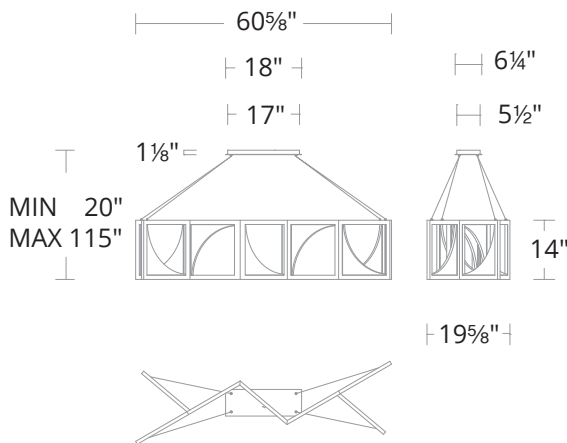

Project: _____
 Location: _____
 Fixture Type: _____
 Catalog Number: _____

AVAILABLE FINISHES

BK: Black

LINE DRAWING

DESCRIPTION

Awe-inspiring crescent silhouettes of micro crystals render a fascinating abstract aesthetic that will mesmerize from above. The extensive geometric LED pendant offers built-in adjustability for 3000K, 3500K, or 4000K color temperature illumination.

FEATURES

- European hand applied radiance crystal dust to the diffuser
- Uses 30,000 pieces of precision cut crystal from the Czech Republic
- Built-in color temperature adjustability switch from 3000K/3500K/4000K at time of installation
- Thin canopy conceals a proprietary universal 120V-220V-277V driver
- Thin powered aircraft cables provide an ultra clean look for adjustable suspension height
- Slide-on rectangular canopy with minimal hardware
- Can be mounted on a sloped ceiling