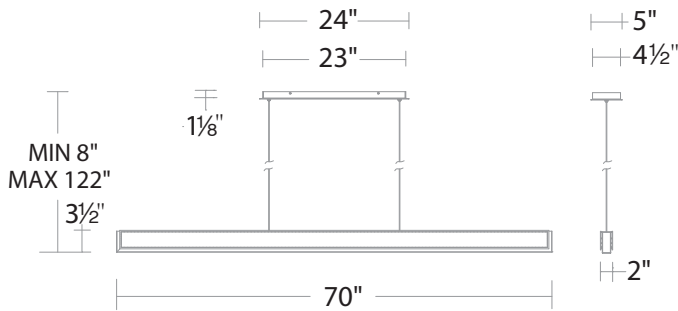

LINE DRAWING

DESCRIPTION

A restrained silhouette, luxuriously bound in vintage leather for a look of disciplined decadence. The slender linear pendant reveals a shimmering diffuser of applied crystal gemstones that transmute the bright integral LEDs for ample task illumination.

SPECIFICATIONS

CRI	90
Dimming	ELV, 0-10V, TRIAC
Standards	ETL/cETL, Damp, Title 24

Model	Size	LED Color Temp	Finish	Voltage	Wattage	Weight	LED Lumens	Delivered Lumens
BPD47270	70"	3000K/3500K/4000K	BK Black	120-277V	45W	28 lb	2757	2677