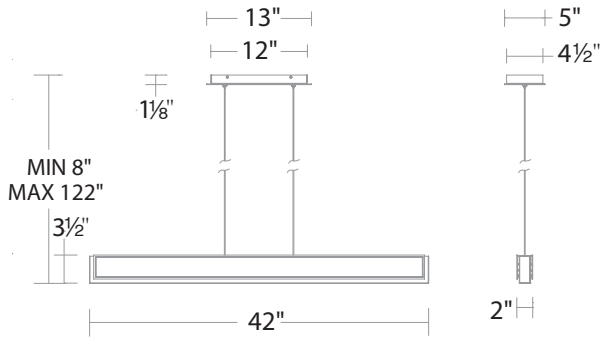

LINE DRAWING

DESCRIPTION

A restrained silhouette, luxuriously bound in vintage leather for a look of disciplined decadence. The slender linear pendant reveals a shimmering diffuser of applied crystal gemstones that transmute the bright integral LEDs for ample task illumination.

FEATURES

- European crystal dust filled diffuser Silver stitching leather frame
- Uses 18,000 (42") and 30,000 (70") pieces of precision cut crystal from the Czech Republic
- Built-in color temperature adjustability switch from 3000K/3500K/4000K at time of installation
- Thin powered aircraft cables provide an ultra clean look for adjustable suspension height
- Thin canopy conceals a proprietary universal 120V-220V-277V driver
- Can be mounted on a sloped ceiling

SPECIFICATIONS

CRI	90
Dimming	ELV, 0-10V, TRIAC
Standards	ETL/cETL, Damp, Title 24

Model	Size	LED Color Temp	Finish	Voltage	Wattage	Weight	LED Lumens	Delivered Lumens
BPD47242	42"	3000K/3500K/4000K	BK Black	120-277V	30W	12 lb	1991	1848

Example: BPD47242-BK