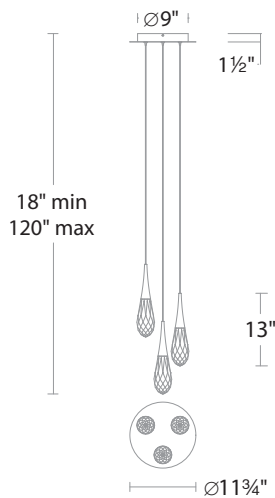

FEATURES

- Built-in color temperature adjustability switch from 3000K/3500K/4000K at time of installation
- Thin powered aircraft cables provide an ultra clean look for adjustable suspension height
- Canopy conceals a proprietary universal 120V-220V-277V driver
- Can be mounted on a sloped ceiling

SPECIFICATIONS

CRI	90
Dimming	ELV, 0-10V, TRIAC
Standards	ETL/cETL, Damp, Title 24

REPLACEMENT PARTS

- RPL-GLA-21213 - Crystal

LINE DRAWING

Model	Size	LED Color Temp	Finish	Voltage	Wattage	Weight	LED Lumens	Delivered Lumens
BPD21203	3 lights	3000K/3500K/4000K	AB Aged Brass BK Black PN Polished Nickel	120-277V	14W	15 lb	1755	564