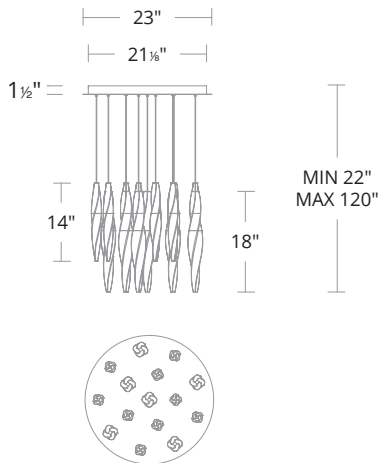

KINDJAL

BPD13215

Project: _____
Location: _____
Fixture Type: _____
Catalog Number: _____

AVAILABLE FINISHES

AB: Aged Brass

BK: Black

PN: Polished Nickel

DESCRIPTION

A subtle twist of luxe. Slender optic crystal icicles suspend at different heights from a sleek round canopy overhead. From behind each crystal that twists down to a point, top quality LEDs illuminate a myriad of spaces below. Aged brass, black and polished nickel finishes available.

LINE DRAWING

FEATURES

- Built-in color temperature adjustability switch from 3000K/3500K/4000K at time of installation
- Thin powered aircraft cables provide an ultra clean look for adjustable suspension height
- Canopy conceals a proprietary universal 120V-220V-277V driver
- Can be mounted on a sloped ceiling

SPECIFICATIONS

CRI	90
Dimming	ELV, 0-10V, TRIAC
Standards	ETL/cETL, Damp, Title 24

REPLACEMENT PARTS

- RPL-GLA-13218-02 - Crystal
- RPL-GLA-13214 - Crystal

Model	Size	LED Color Temp	Finish	Voltage	Wattage	Weight	LED Lumens	Delivered Lumens
BPD13215	15 lights	3000K/3500K/4000K	AB Aged Brass BK Black PN Polished Nickel	120-277V	118W	52 lb	9000	5570