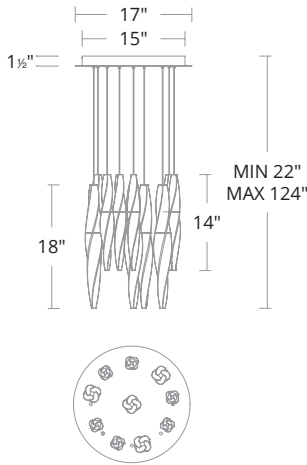

KINDJAL

BPD13209

Project:

Location:

Fixture Type:

Catalog Number:

AVAILABLE FINISHES

AB: Aged Brass

BK: Black

PN: Polished Nickel

DESCRIPTION

A subtle twist of luxe. Slender optic crystal icicles suspend at different heights from a sleek round canopy overhead. From behind each crystal that twists down to a point, top quality LEDs illuminate a myriad of spaces below. Aged brass, black and polished nickel finishes available.

LINE DRAWING

FEATURES

- Built-in color temperature adjustability switch from 3000K/3500K/4000K at time of installation
- Thin powered aircraft cables provide an ultra clean look for adjustable suspension height
- Canopy conceals a proprietary universal 120V-220V-277V driver
- Can be mounted on a sloped ceiling

SPECIFICATIONS

CRI	90
Dimming	ELV, 0-10V, TRIAC
Standards	ETL/cETL, Damp, Title 24

REPLACEMENT PARTS

- RPL-GLA-13218-02 - Crystal
- RPL-GLA-13214 - Crystal

Model	Size	LED Color Temp	Finish	Voltage	Wattage	Weight	LED Lumens	Delivered Lumens
BPD13209	9 lights	3000K/3500K/4000K	AB Aged Brass BK Black PN Polished Nickel	120-277V	72W	30 lb	5400	3600