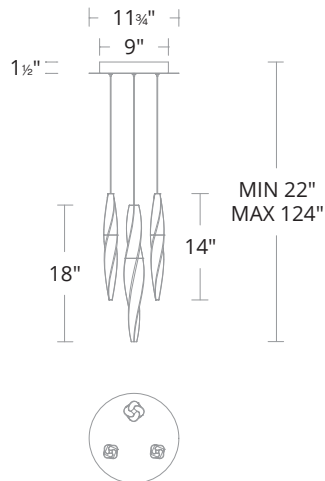

## LINE DRAWING

## REPLACEMENT PARTS

- RPL-GLA-13218-02 - Crystal
- RPL-GLA-13214 - Crystal

Model	Size	LED Color Temp	Finish	Voltage	Wattage	Weight	LED Lumens	Delivered Lumens
BPD13203	3 lights	3000K/3500K/4000K	<b>AB</b> Aged Brass <b>BK</b> Black <b>PN</b> Polished Nickel	120-277V	24W	12 lb	1800	920