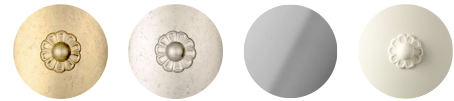

SCHONBEK

1870

SARELLA

RS8415

A waterfall of metal discs and crystal beading glimmers around fine glass arms. Sarella's classic marriage of hand-finished metal and multifaceted crystal drops sheds a beautiful, soft light on your interior. An instant heirloom, it has been interpreted in different styles, from the traditional frame enhanced by round branches, to the simple bejeweled columns perfect for intimate areas.

OPTIONS

Heritage Crystal (H), Spectra Crystal (A),
Crystals From Swarovski (S)

-22, -48, -401, -06

MORE SARELLA

RS8306	RS8308	RS8310
RS8315	RS8331	RS8332
RS8301	RS8333	RS8340
RS8341	RS8343	RS8344

SPECIFICATIONS