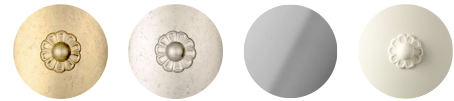

SCHONBEK

1870

SARELLA

RS8315

A waterfall of metal discs and crystal beading glimmers around fine glass arms. Sarella's classic marriage of hand-finished metal and multifaceted crystal drops sheds a beautiful, soft light on your interior. An instant heirloom, it has been interpreted in different styles, from the traditional frame enhanced by round branches, to the simple bejeweled columns perfect for intimate areas.

OPTIONS

Heritage Crystal (H), Spectra Crystal (A),
Crystals From Swarovski (S)

-22, -48, -401, -06

MORE SARELLA

RS8415	RS8306	RS8308
RS8310	RS8331	RS8332
RS8333	RS8301	RS8340
RS8341	RS8343	RS8344

SPECIFICATIONS