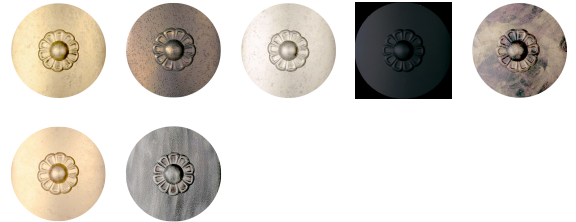

## RENAISSANCE ROCK

3573

The delightful play of rock crystal gemstones with clear and colored drops transform our Renaissance chandelier into a unique collectible. Its ornate framework, featuring authentic seventeenth-century styling, marries the sensual curves of precious metals with the luminosity of intricately cut glass.

## OPTIONS

ROCK (R), ROCK (AD), ROCK (OS)

-22, -23, -48, -51, -76, -26, -47