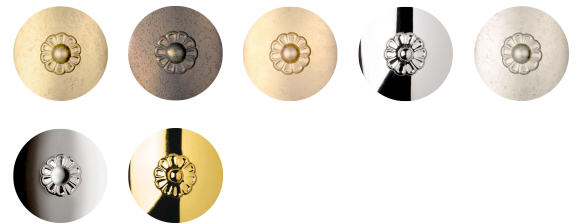

## CENTURY

1716

The ultimate heirloom chandelier, regal and refined, timeless and classic. A masterpiece of cascading crystals with an intricately cut crystal column, Century is fit for a ballroom, a stately dining room or a grand residence.

## OPTIONS

Heritage Crystal (H)

-22, -23, -26, -40, -48, -49, -211

## SPECIFICATIONS

Type:	Chandelier
↔ Width/Length:	37in / 94cm
↕ Height:	54.5in / 138cm
↓ Chain Length:	120in / 305cm
⬇ Hang Weight:	48lbs / 21.6kg
Tier Count:	3
Bulb Count:	20
Bulb Info:	(20) E12, 60 MAX, B10**
Voltage:	110V / 220V / CCC