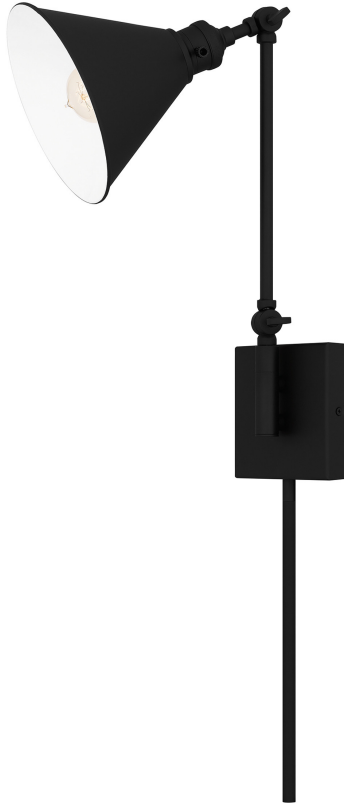

QW16133MBK

Wall Sconce
Matte Black

QUOIZEL
LIGHTING

DETAILS

Material: STEEL

Glass/Shade Description: Metal - Metal - N/A

LAMPING

Light Source: Incandescent

Bulb Included: No

Bulb Type: Medium Base

Bulb Quantity: 1

Watts per Bulb: 100

ELECTRICAL

Dimmable: Yes

Voltage: 120v

Wire Length: 8'

INSTALLATION

Install Position: Down

DIMENSIONS

Dimensions: 8.00" W x 19.25" H x 11.50" D

Backplate Dimensions: 5.50"H x 5.50"W

Chain/Downrod Length: 2 (0.5"D x 12") Down Rods

HCWO: 16.75"

Weight: 4.08 lbs