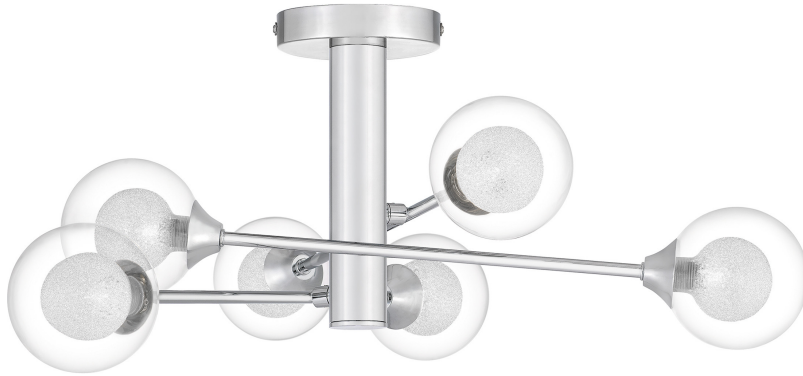

PCSB1725C

Spellbound Semi-Flush Mount
Polished Chrome

QUOIZEL
LIGHTING

DIMENSIONS

Dimensions: 25.50" W x 10.00" H x 25.50" D

Overall Height: 10"

Canopy Dimensions: 4.75"W x 1.00"D

Weight: 4.00 lbs

Dimensional Weight: 25.00 lbs

DETAILS

Material: Steel

Glass/Shade Description: Clear Glass Ball
w/Sandblasted Interior

LAMPING

Light Source: Incandescent

Bulb Included: Yes

Bulb Type: T4

Bulb Quantity: 6

Watts per Bulb: 40

ELECTRICAL

Dimmable: Yes

Voltage: 120v

Wire Length: 0.5'

INSTALLATION

Location Rating: Damp