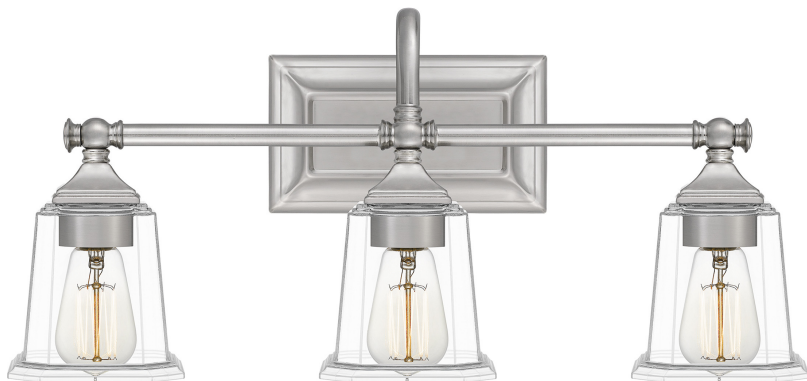

NLC8603BN

Nicholas Bath Light
Brushed Nickel

QUOIZEL
LIGHTING

DETAILS

Material: Steel

Glass/Shade Description: Clear Glass

LAMPING

Light Source: Incandescent

Bulb Included: No

Bulb Type: Medium Base

Bulb Quantity: 3

Watts per Bulb: 100

ELECTRICAL

Dimmable: Yes

Voltage: 120v

Wire Length: 0.5'

INSTALLATION

Location Rating: Damp

Install Position: Up/Down

DIMENSIONS

Dimensions: 22.00" W x 10.00" H x 7.00" D

Backplate Dimensions: 4.50"H x 8.00"W

HCWO: 6.5"

Weight: 5.70 lbs