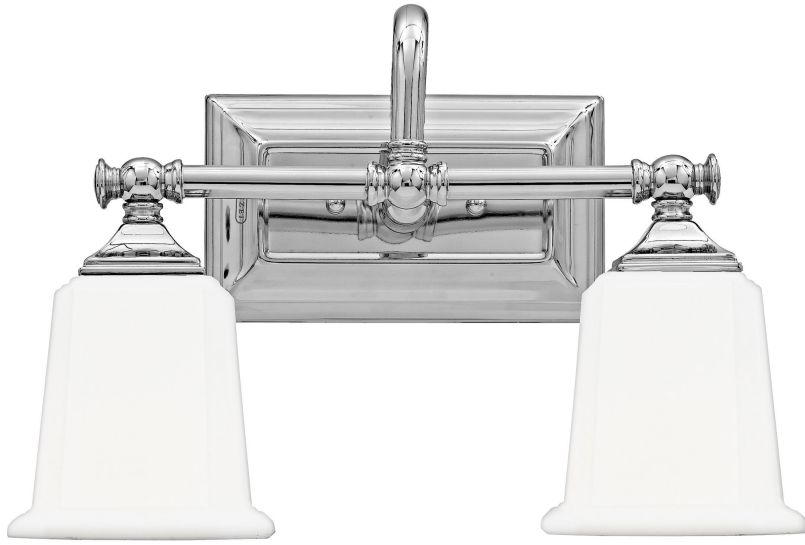

NL8602C

Nicholas Vanity Light
Polished Chrome

QUOIZEL®

DIMENSIONS

Dimensions: 15" W x 10" H x 7" D

Backplate Dimensions: 4.50"H x 8.00"W

HCWO: 6.5"

Weight: 3.80 lbs

Dimensional Weight: 8.00 lbs.

DETAILS

Material: Steel

Glass/Shade Description: Opal Etched Glass

LAMPING

Light Source: Incandescent

Bulb Included: No

Bulb Type: Medium Base

Bulb Quantity: 2

Watts per Bulb: 100

ELECTRICAL

Dimmable: Yes

Voltage: 120v

Wire Length: 0.5'

INSTALLATION

Location Rating: Damp