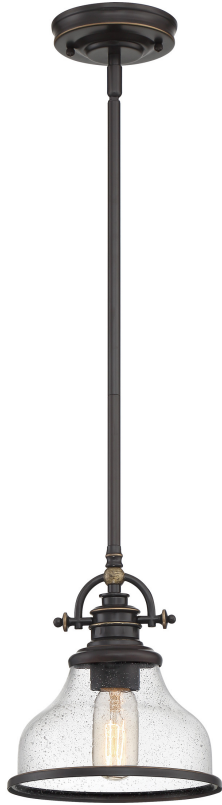

GRTS1508PN

Grant Mini Pendant
Palladian Bronze

QUOIZEL®

DIMENSIONS

Dimensions: 8" W x 9.5" H x 8" D

Overall Height: 48.5"

Canopy Dimensions: 5.00" Dia.

Chain/Downrod Length: 2 (0.5"D x 6") and 2 (0.5"D x 12")
Down Rods

Weight: 3.70 lbs

Dimensional Weight: 7.00 lbs.

DETAILS

Material: Steel-Glass

Glass/Shade Description: Clear Seedy Glass

LAMPING

Light Source: Incandescent

Bulb Included: No

Bulb Type: Medium Base

Bulb Quantity: 1

Watts per Bulb: 100

ELECTRICAL

Dimmable: Yes

Voltage: 120v

Wire Length: 8'

INSTALLATION