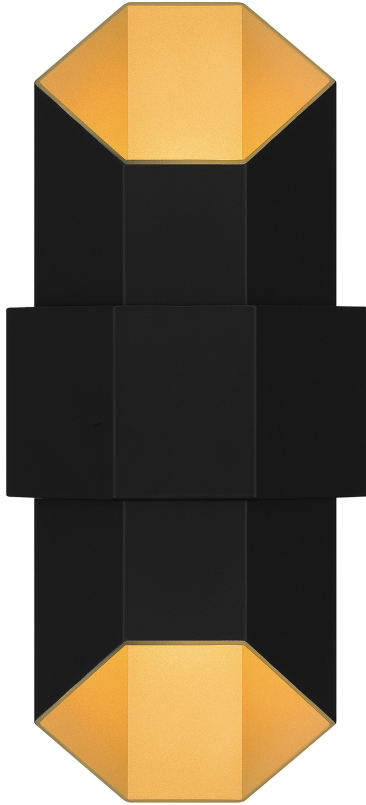

CHS8307MBKG

Chasm Outdoor Lantern
Matte Black Gold

QUOIZEL
LIGHTING

DIMENSIONS

Dimensions: 6.75" W x 15.25" H x 5.00" D

Backplate Dimensions: 5.50"H x 5.00"W

HCWO: 7.75"

Weight: 3.36 lbs

DETAILS

Material: COASTAL ARMOUR ALUMINUM

Glass/Shade Description: - Metal - N/A

LAMPING

Light Source: Integrated LED

PHOTOMETRICS

LED

Lumens: 1100

LED Total Watts: 12

Color Rendering: 90

Color Temperature: Warm(3000K)

ELECTRICAL

Dimmable: No

Voltage: 120v

Wire Length: 0.5'

INSTALLATION