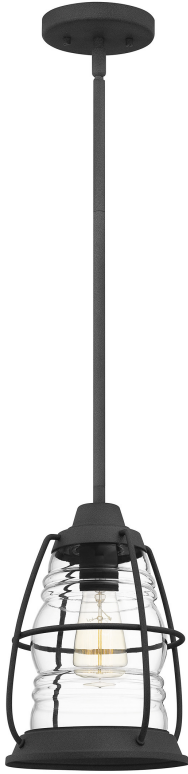

AMR1508MB

Admiral Mini Pendant
Mottled Black

QUOIZEL
LIGHTING

DETAILS

Material: Steel

Glass/Shade Description: Clear Glass - Glass

LAMPING

Light Source: Incandescent

Bulb Included: No

Bulb Type: Medium Base

Bulb Quantity: 1

Watts per Bulb: 100

ELECTRICAL

Dimmable: No

Voltage: 120v

Wire Length: 8'

INSTALLATION

ADA: No

Location Rating: Damp

Install Position: N/A

DIMENSIONS

Dimensions: 8" W x 11.75" H x 8" D

Overall Height: 50.5"

Canopy Dimensions: 5.00"W x 0.75"D

Chain/Downrod Length: 2 (0.5"D x 6") and 6 (0.5" x 12")

Down rods

Weight: 4.25 lbs