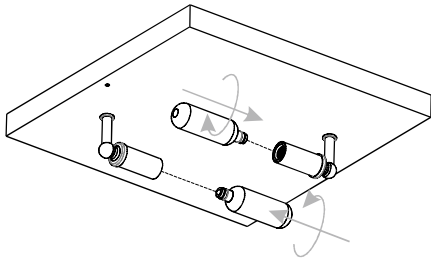

PACKAGE CONTENTS

A Fixture Body
x 1

Glass Panels are varies according to purchased

B Side Glass Panel
x 4

C Square Glass Panel
x 1

MOUNTING HARDWARE

AA Crossbar Assembly
x 1

BB Wire Connector
x 3

CC Outlet Box Screw
x 2

INSTALLATION

1 Remove Cage

2 Install Crossbar Assembly

3 Wiring

4 Install Ceiling Canopy

5 Install Square Glass Panel

Glass Panels are varies according to purchased

6 Install Side Glass Panels

Glass Panels are varies according to purchased

INSTALLATION

7

Install Bulbs

Install two correct bulbs referring to fixture markings and/or labels for maximum wattage.

Recommended Bulb Type (not included):