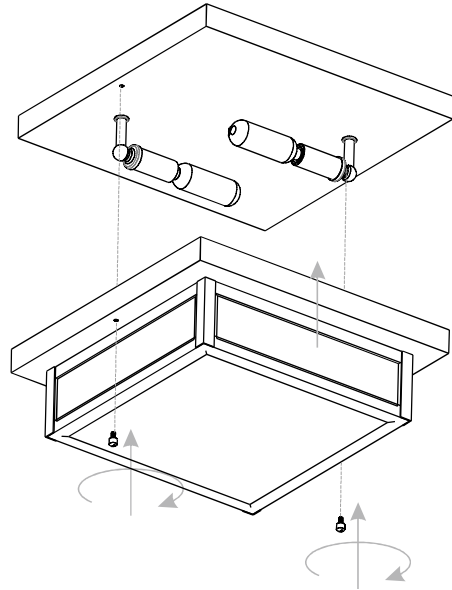

PACKAGE CONTENTS

A Fixture Body
x 1

Glass Panels are varies according to purchased

B Side Glass Panel
x 4

C Square Glass Panel
x 1

MOUNTING HARDWARE

AA Crossbar Assembly
x 1

BB Wire Connector
x 3

CC Outlet Box Screw
x 2

INSTALLATION

1 Remove Cage

2 Install Crossbar Assembly

3 Wiring

4 Install Ceiling Canopy

5 Install Square Glass Panel

Glass Panels are varies according to purchased

6 Install Side Glass Panels

Glass Panels are varies according to purchased

INSTALLATION

7

Install Bulbs

Install two correct bulbs referring to fixture markings and/or labels for maximum wattage.

Recommended Bulb Type (not included):

8

Install Cage with Glass Panels

Your installation is now complete! Restore electricity and save this sheet for future reference.