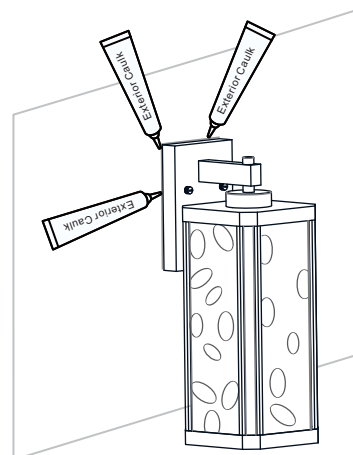

**PACKAGE CONTENTS**

**A** Fixture Body  
x 1

**B** Glass Shade  
x 1

**C** Socket Collar  
(preassembled on  
Fixture Body )  
x 1

**MOUNTING HARDWARE**

**AA** Crossbar Assembly  
x 1

**BB** Alternate  
Mounting Screw  
x 2

## 4 Install Glass Shade

## 5 Install Bulb

Install the correct bulb referring to fixture markings and/or labels for maximum wattage.

**Recommended Bulb Type (not included):**

**BULB BASE TYPE**  
Medium (E26)

**BULB TYPE**  
TYPE A

## 6 Apply Caulking

\* Note: Do NOT caulk the bottom of the backplate to allow moisture to escape.

Your installation is now complete! Restore electricity and save this sheet for future reference.