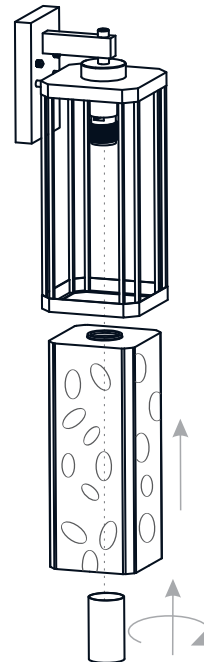

4 Install Glass Shade