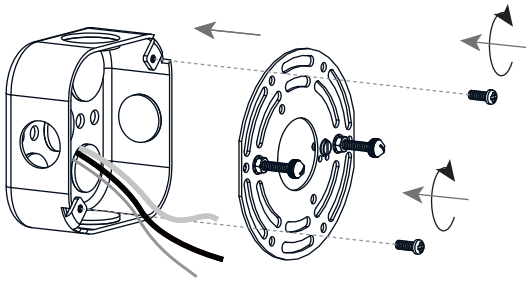

INSTALLATION

1 Install Crossbar Assembly

(2) Alternative Screws

* Alternative screws are provided to replace pre-assembled mounting screws if necessary.