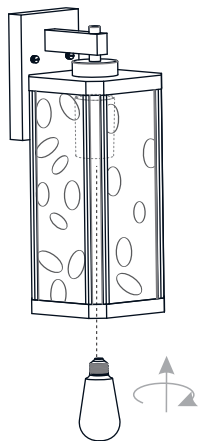

**PACKAGE CONTENTS**

**A** Fixture Body  
x 1

**B** Glass Shade  
x 1

**C** Socket Collar  
(preassembled on  
Fixture Body )  
x 1

**MOUNTING HARDWARE**

**AA** Crossbar Assembly  
x 1

**BB** Alternate  
Mounting Screw  
x 2

## 4 Install Glass Shade

## 5 Install Bulb

Install the correct bulb referring to fixture markings and/or labels for maximum wattage.

**Recommended Bulb Type (not included):**

**BULB BASE TYPE**  
Medium (E26)

**BULB TYPE**  
TYPE A

## 6 Apply Caulking

\* Note: Do NOT caulk the bottom of the backplate to allow moisture to escape.

Your installation is now complete! Restore electricity and save this sheet for future reference.