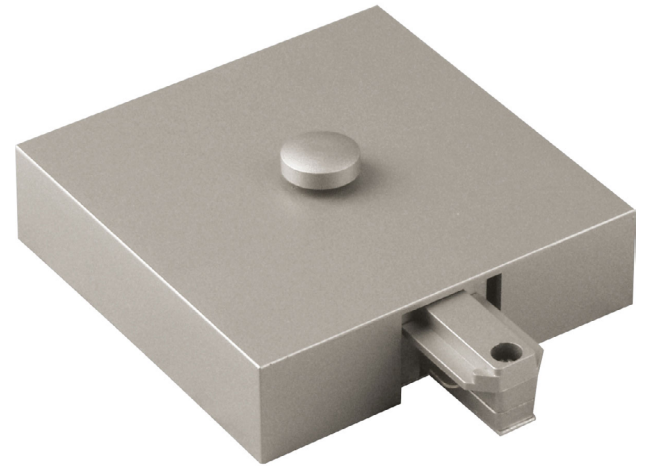

# P8760-09

## Track Accessories

T-Bar end feed with canopy cover. (Use P8770-01 slotted outlet box.).

- Brushed Nickel finish.
- Track accessory.
- Use P8770-01 slotted outlet box.

Category: Track

Finish: Brushed Nickel (Plated)