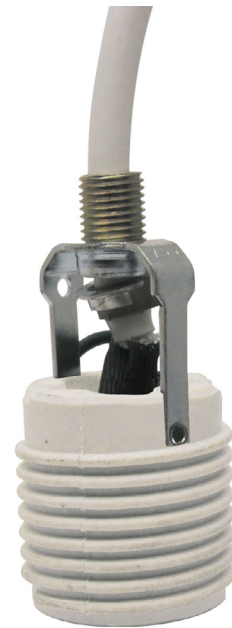

# P8625-30

## Stem Kit

Cord extender for high ceilings is for use with P4401, P4402, P4403, P4406 and P5094. Provides additional length to cord-hung fixtures (only) for installations on high ceilings and in stairwells. Includes cord and socket.

- White finish.
- For use with the following fixtures: P4401, P4402, P4403, P4406 or P5094 (all sold separately).
- Provides additional length to cord-hung fixtures.
- Smooth finish exterior on electrical cord.

Category: Accessories

Finish: White (White)

Construction:

Diameter: 1-1/4"

Height: 180"

Overall Ht. W/Cord: 180"

MOUNTING	ELECTRICAL	ADDITIONAL INFORMATION
Ceiling mounted	120 V	1 year warranty