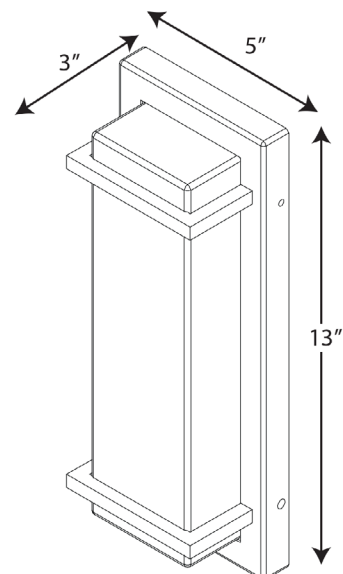

Specifications:

- White acrylic Diffuser
- A beautiful, acrylic shade stretches into a rectangular form, held in place by simple metal bars at each end for a picture-perfect finish.
- A smooth, elongated frame with a black finish dominates the design and exudes a modern attitude perfect for indoor or outdoor spaces.
- Transform the mundane everyday with the sophisticated styling of this LED outdoor sconce.
- Ideal for any foyer, bedroom, entryway, porch, or patio.
- Perfect for transitional, modern, or contemporary settings.
- Measures 5-inch width by 13-inch height.
- Uses one integrated LED (11w max).
- Compatible with many Triac/ELV dimmers (see dimming controls)
- Includes installation instructions and mounting hardware.
- Progress Lighting products are designed for exceptional quality, reliability, and functionality.
- Dimmable to 10% brightness (See Dimming Notes)
- Canopy covers a standard 4" recessed outlet box: 4.75 in W., 12.5 in ht., 1.875 in depth
- Mounting backplate for outlet box included
- 6 in of wire supplied
- Americans With Disabilities Act (ADA) compliant

P560210-031-30

Dimensions:

Width: 5 in
 Height: 13 in
 Depth: 3 in
 H/CTR: 6-1/2 in

White acrylic Diffuser
 Width: 4-1/8 in
 Height: 12-1/8 in

Dimming Notes:

P560210-031-30 is designed to be compatible with many Triac/ELV controls.