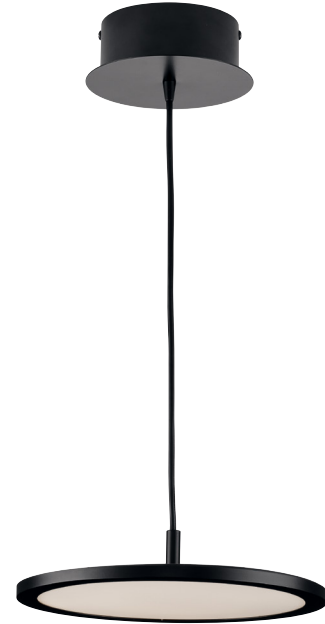

Everlume LED

Ceiling Cord Mounted • Damp Location Listed **PROGRESS LED**

Description:

Everlume LED Collection Modern Matte Black Pendant

Specifications:

- Matte Black Metal Frame
- Dimmable to 10% brightness (See Dimming Notes)
- Canopy covers a standard 4" recessed outlet box: 5.5 in W., 2 in ht., 5.5 in depth
- Mounting strap for outlet box included
- 120 in of wire supplied

P500366-31M-30

Dimensions:

Diameter: 11 in
Height: 2-1/4 in
Overall Ht. W/Cord: 122 in

P500366-31M-30

Dimming Notes:

P500366-31M-30 is designed to be compatible with many ELV/Reverse Phase controls.

The following is a partial list of known compatible dimmer controls.