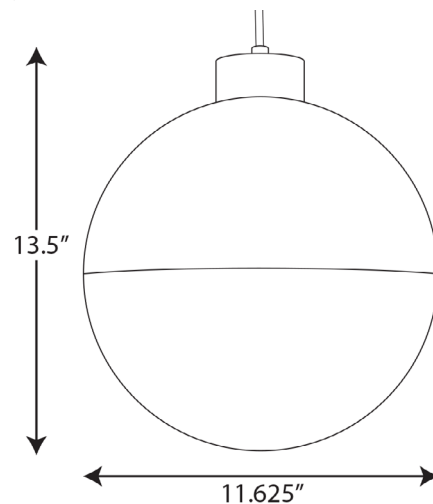

### Specifications:

- Opal glass Globe
- The cap holds a beautiful opal glass shade ready to emit gentle illumination.
- A distinctive classic globe pendant is accented by a striking metal brushed bronze cap.
- This versatile pendant can be displayed as a single fixture or in groups of two or more to create a custom lighting design for your home.
- Ideal for any foyer, kitchen, or dining room.
- Perfect for mid-century modern, transitional, modern, or contemporary settings.
- Measures 11-5/8-inch width by 13-1/2-inch height.
- Uses one LED module that is included (17w max).
- Compatible with many Triac/ELV dimmers (see dimming controls)
- Includes installation instructions and mounting hardware.
- Progress Lighting products are designed for exceptional quality, reliability, and functionality.
- Dimmable to 10% brightness (See Dimming Notes)
- Canopy covers a standard 4" recessed outlet box: 5.5 in W., 1 in ht., 5.5 in depth
- 1/8 IP Mounting Plate
- 120 in of wire supplied

### Dimensions:

Diameter: 11-5/8 in  
Height: 13-1/2 in  
Overall Ht. W/Cord: 136-1/2 in

Opal glass Globe  
Width: 11-5/8 in  
Height: 10-1/2 in

**Dimming Notes:**

---

P500148-109-30 is designed to be compatible with many Triac/ELV controls.