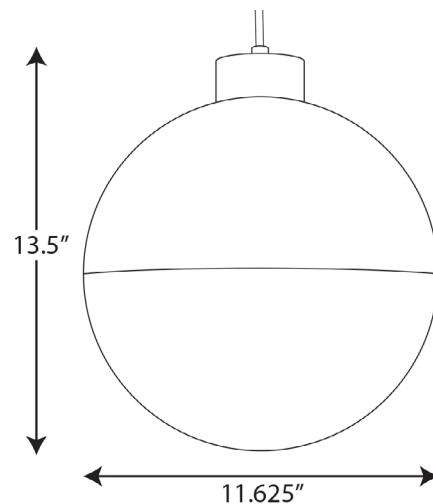

### Specifications:

- Opal glass Globe
- The cap holds a beautiful opal glass shade ready to emit gentle illumination.
- A distinctive classic globe pendant is accented by a striking metal black cap.
- This versatile pendant can be displayed as a single fixture or in groups of two or more to create a custom lighting design for your home.
- Ideal for any foyer, kitchen, or dining room.
- Perfect for mid-century modern, transitional, modern, or contemporary settings.
- Measures 11-5/8-inch width by 13-1/2-inch height.
- Uses one LED module that is included (17w max).
- Compatible with many Triac/ELV dimmers (see dimming controls)
- Includes installation instructions and mounting hardware.
- Progress Lighting products are designed for exceptional quality, reliability, and functionality.
- Dimmable to 10% brightness (See Dimming Notes)
- Canopy covers a standard 4" recessed outlet box: 5.5 in W., 1 in ht., 5.5 in depth
- 1/8 IP Mounting Plate
- 120 in of wire supplied

### Dimensions:

Diameter: 11-5/8 in  
Height: 13-1/2 in  
Overall Ht. W/Cord: 136-1/2 in

Opal glass Globe  
Width: 11-5/8 in  
Height: 10-1/2 in

**Dimming Notes:**

---

P500148-031-30 is designed to be compatible with many Triac/ELV controls.