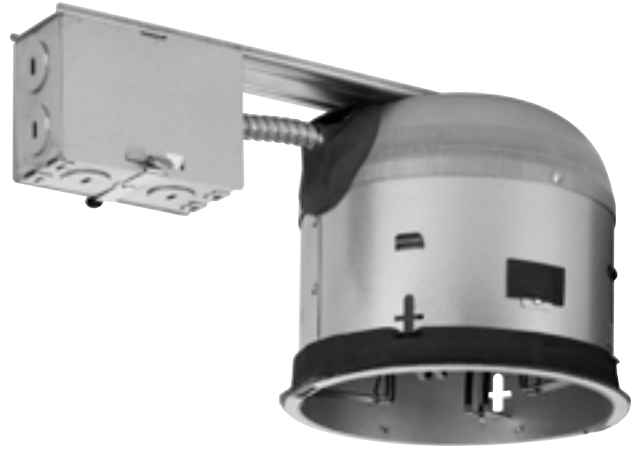

# P1871-LED-001

## 6" Shallow Remodel LED Housing

6-Inch Shallow Recessed Remodel LED Housing

**Category:** Recessed-Housing

**Finish:** Unfinished (No Finish)

**Construction:** Steel Housing

Length: 11-15/16 in

Depth: 7-1/8 in

Height: 5-1/2 in

| MOUNTING                                 | ELECTRICAL                           | LAMPING               | ADDITIONAL INFORMATION                                 |
|--|--------------------------------------|-----------------------|--|
| ceiling joists, or in suspended ceilings | 6 inches of wire supplied<br>120 VAC | LED or LED equivalent | cCSAus Damp Location Listed<br>1-year Limited Warranty |