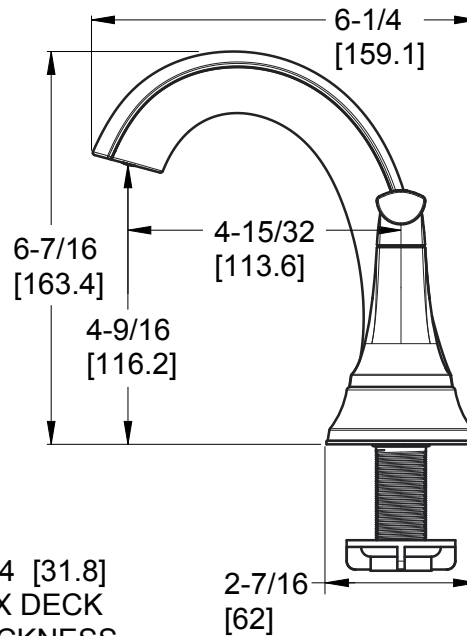

### Features

- 1.2 GPM Flow Rate
- Spot Defense™ Finish Resists Spots and Fingerprints (GS Finish Only)
- Copper Inlet Line Kit Included
- Shear Valves
- Fixed Hubs
- TiteSeal™ Technology
- Push & Seal™ Pop-Up
- Limited Lifetime Warranty

## Dimensions

Optional Aerators Available	
GPM	Part Number
0.35 GPM	941-4370
0.5 GPM	941-4320
1.0 GPM	941-4440

Ø1 Min to Ø1-1/2 Max. Deck Hole Openings