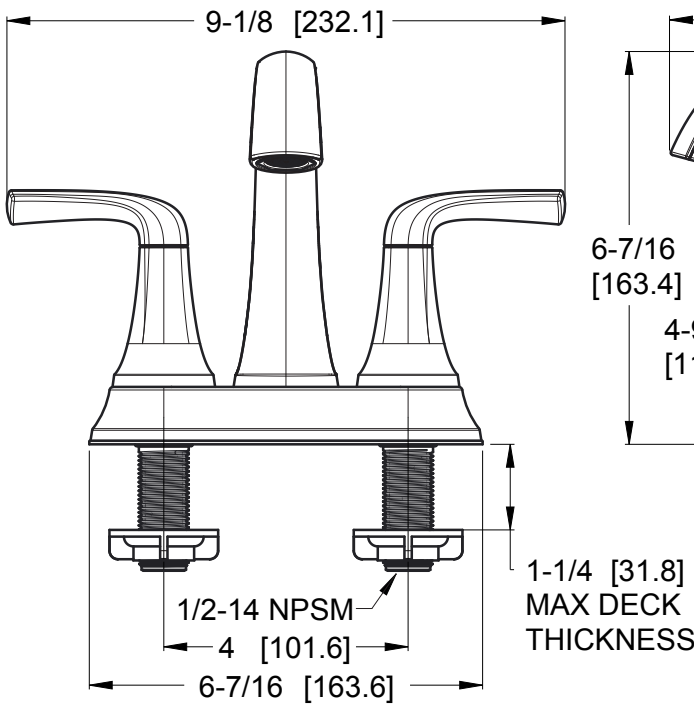

### Features

- 1.2 GPM Flow Rate
- Spot Defense™ Finish Resists Spots and Fingerprints (GS Finish Only)
- Copper Inlet Line Kit Included
- Shear Valves
- Fixed Hubs
- TiteSeal™ Technology
- Push & Seal™ Pop-Up
- Limited Lifetime Warranty

## Dimensions

Optional Aerators Available	
GPM	Part Number
0.35 GPM	941-4370
0.5 GPM	941-4320
1.0 GPM	941-4440

Ø1 Min to Ø1-1/2 Max. Deck Hole Openings