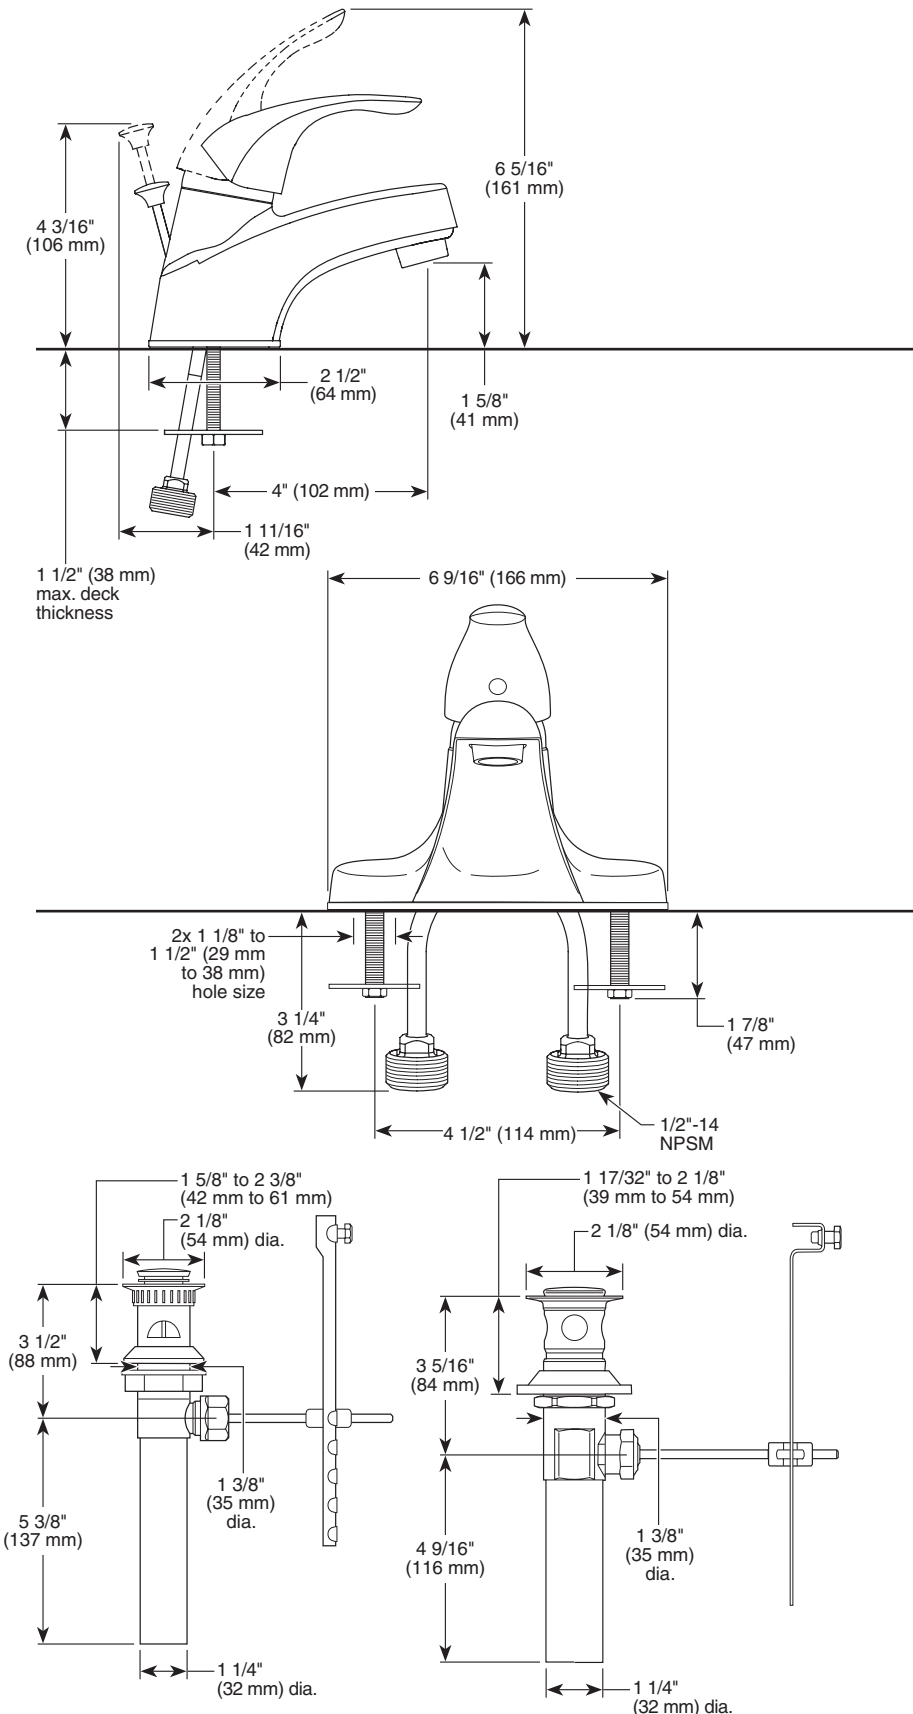

▲ Designate proper finish suffix

PSP-L-P188620LF Rev. C