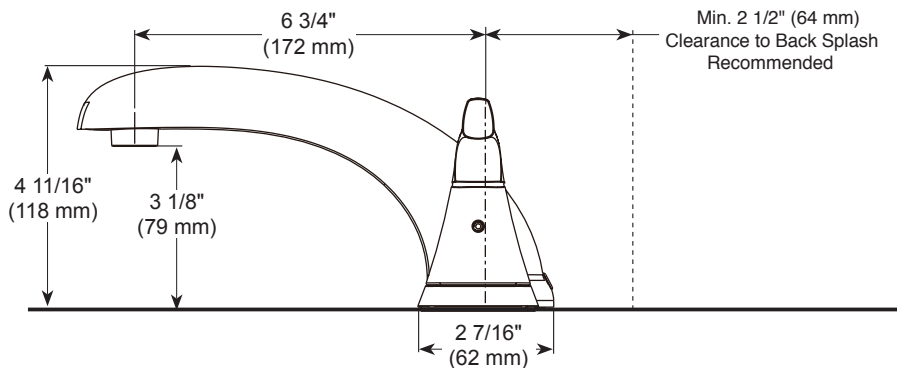

PEERLESS®

PTT4335▲

ROMAN TUB FAUCET TRIM

- Parkwood™ Collection
- 3 Hole Applications
- Rough-In Kit Must Also be Ordered to Complete Installation

STANDARD SPECIFICATIONS:

- Trim Only for two handle roman tub faucet for concealed mounting
- Temperature and volume controlled with handles
- Rough-In kit must also be ordered R4707 to complete installation. There are separate specification sheets on each rough-in kit if more details are required