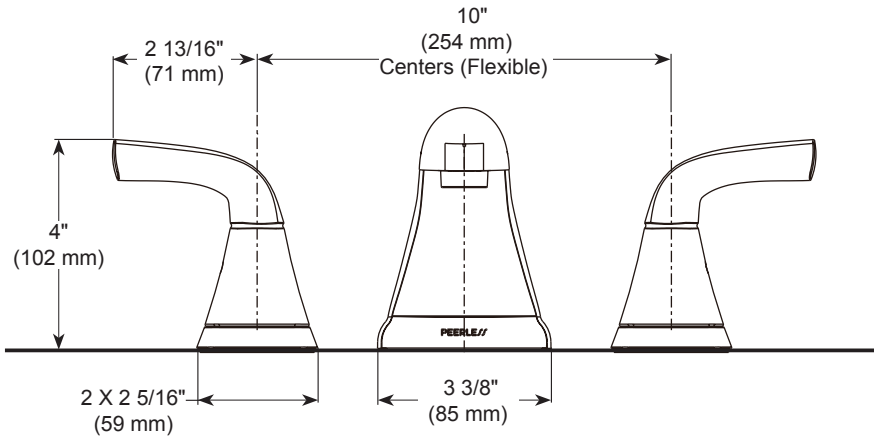

PEERLESS®

PTT4335▲

ROMAN TUB FAUCET TRIM

- Parkwood™ Collection
- 3 Hole Applications
- Rough-In Kit Must Also be Ordered to Complete Installation

STANDARD SPECIFICATIONS:

- Trim Only for two handle roman tub faucet for concealed mounting
- Temperature and volume controlled with handles
- Rough-In kit must also be ordered R4707 to complete installation. There are separate specification sheets on each rough-in kit if more details are required